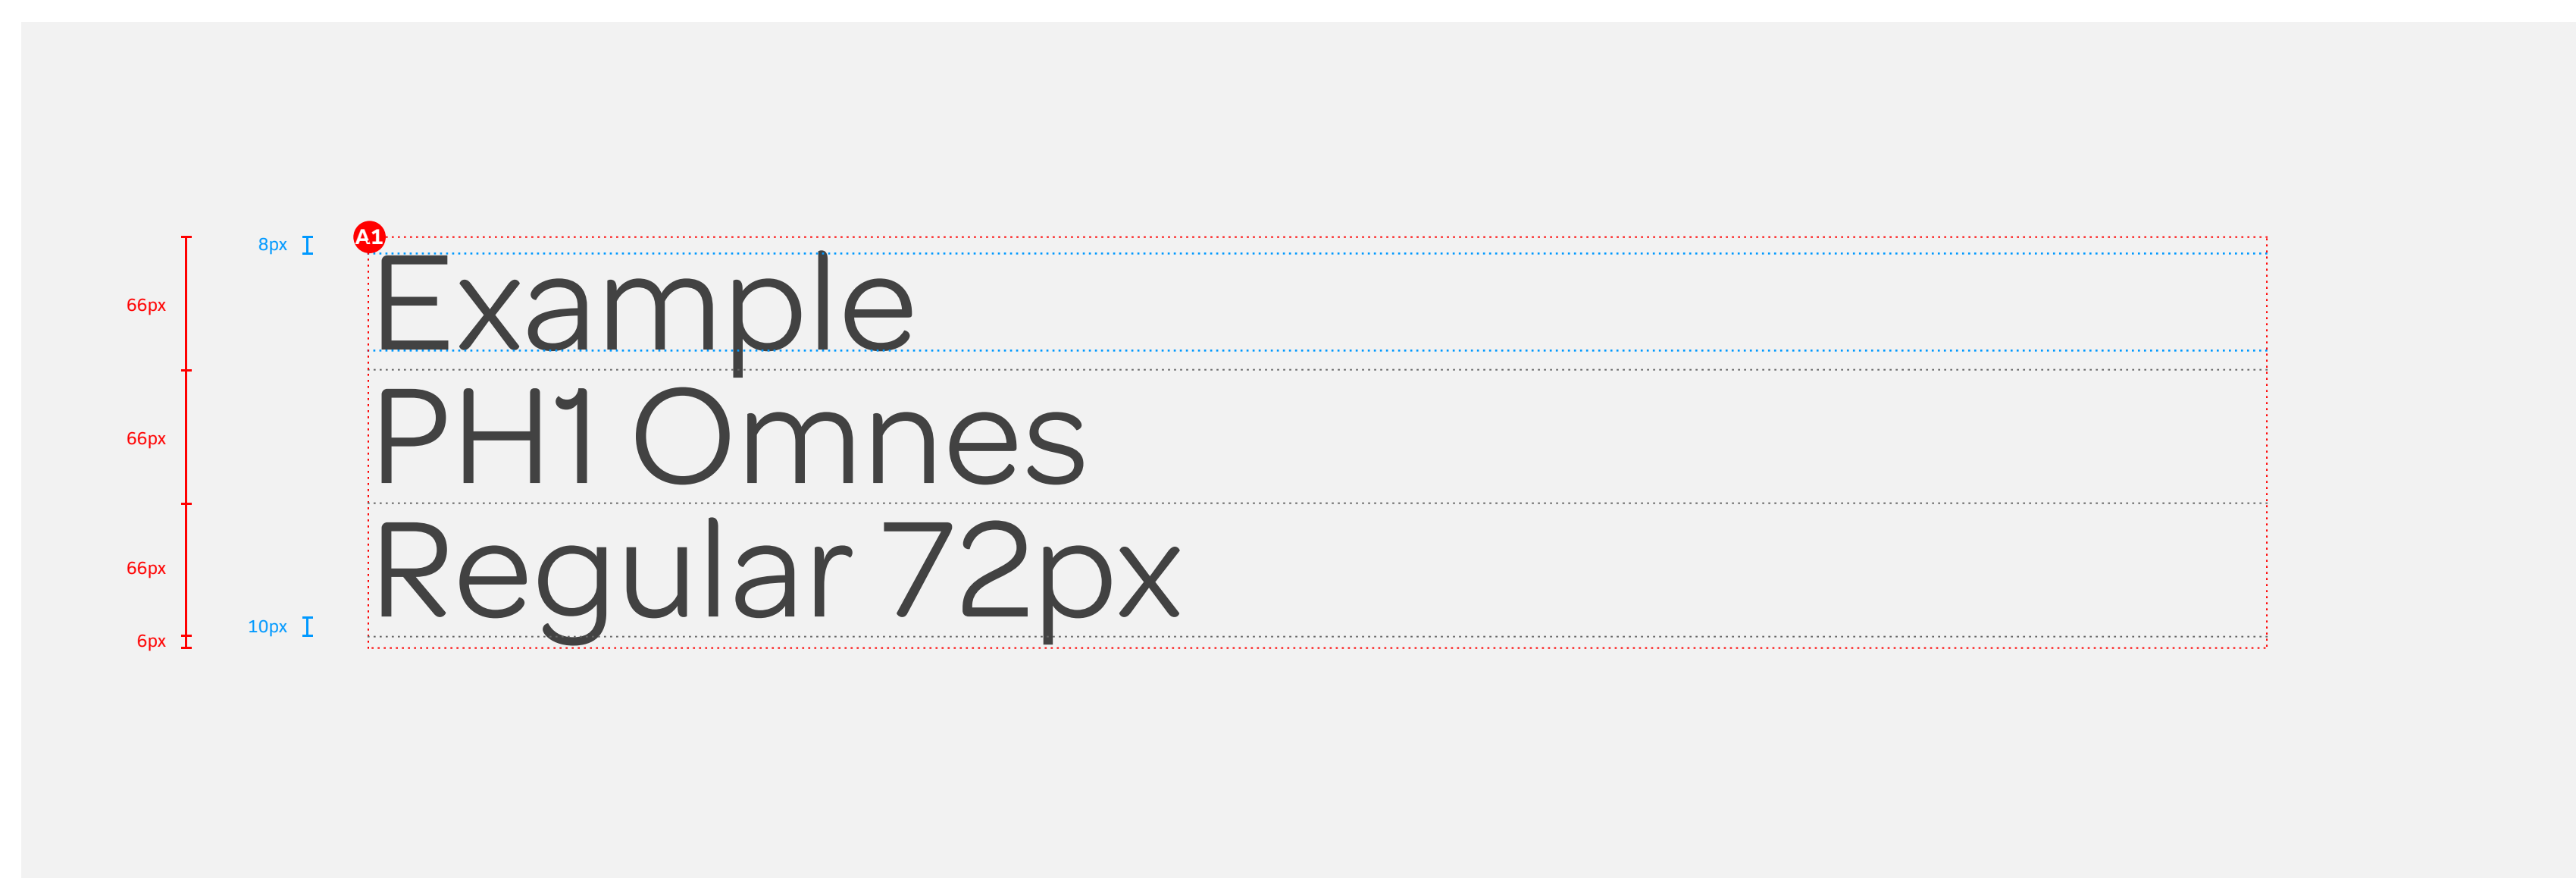

Example

Textbox height = (66px x 3) + 6px